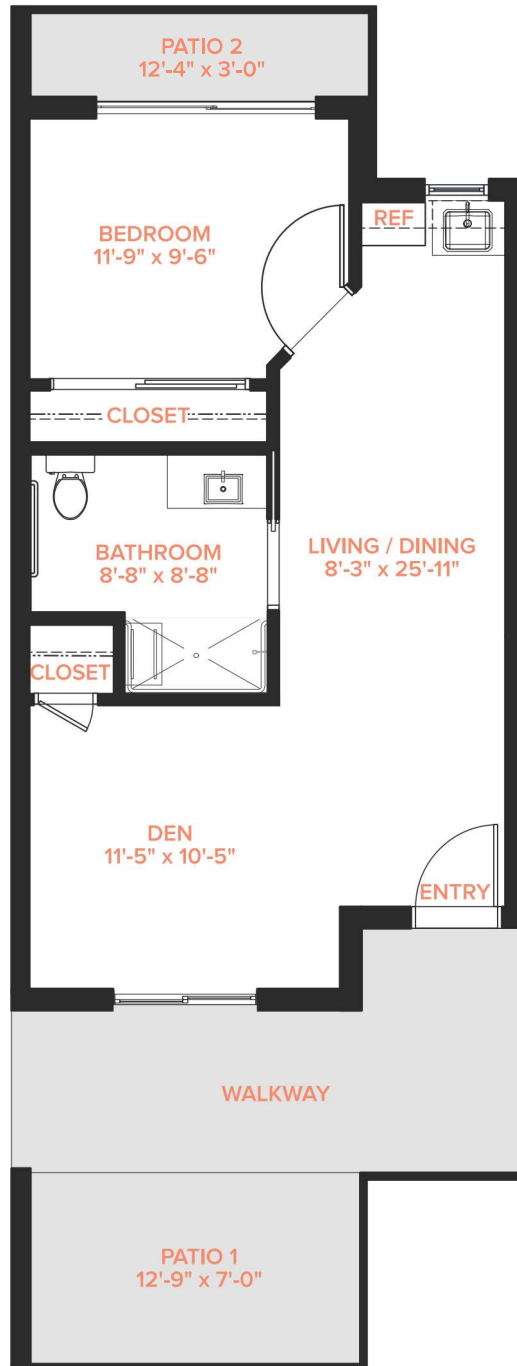

# PREMIERE ONE BEDROOM SUITE

Enjoy the luxury of your own space. Retreat to your bedroom or stretch out in your separate den or living room with kitchenette. Your private patio feels like an extra room with pool and mountain views.

1 BEDROOM  
1 BATHROOM  
528 SF

Actual floor plans may have variations to the typical plans shown. All square feet are approximate only.