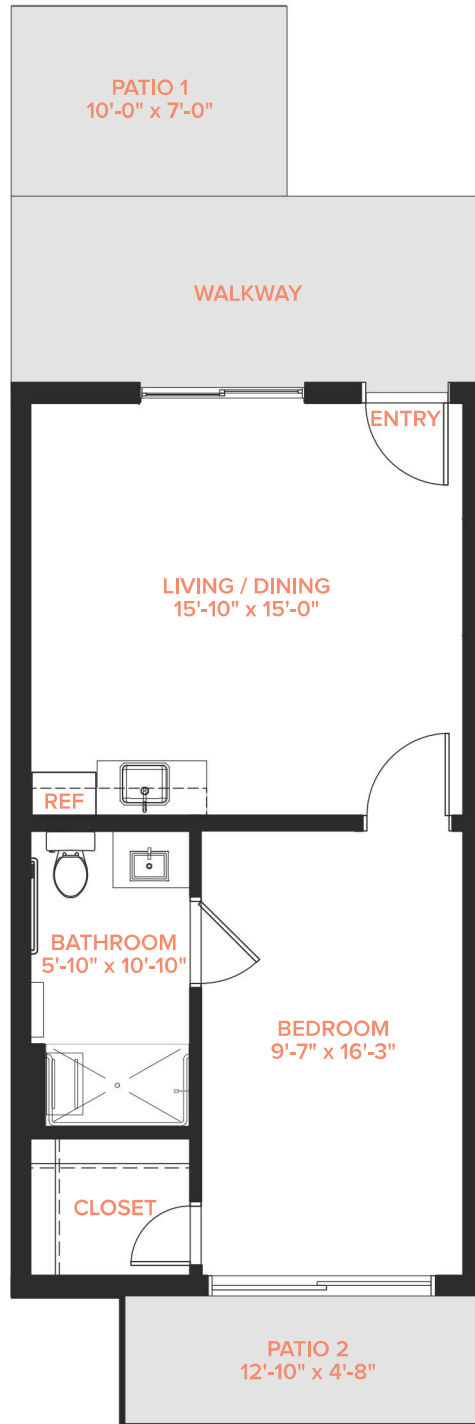

DELUXE ONE BEDROOM SUITE

Enjoy the luxury of your own space. Retreat to your bedroom or stretch out in your living room with kitchenette. Your two private patios feel like extra rooms looking out on pool and mountain views.

1 BEDROOM
1 BATHROOM
515 SF

Actual floor plans may have variations to the typical plans shown. All square feet are approximate only.