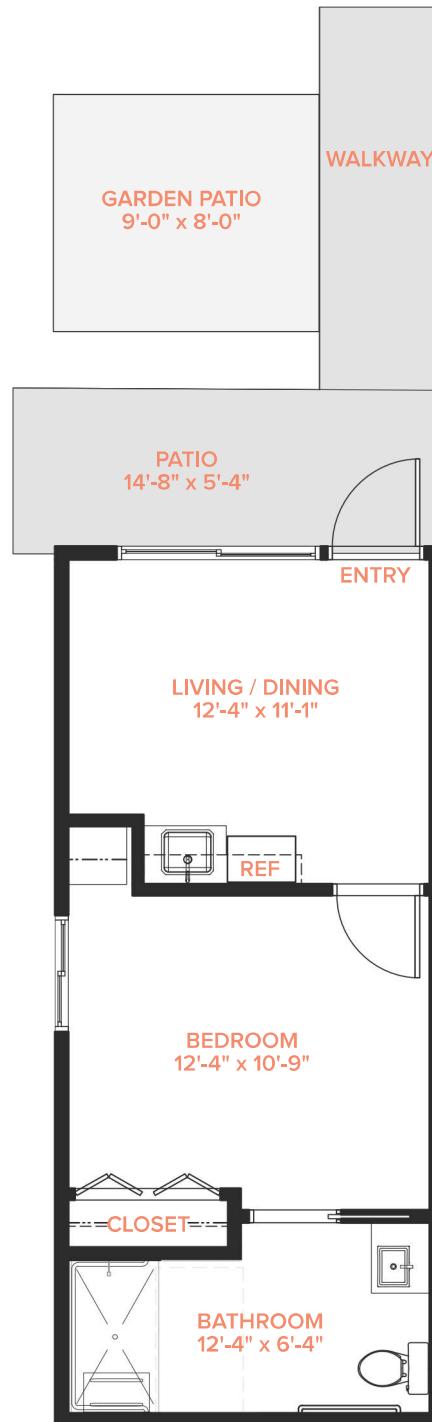

# ONE BEDROOM GARDEN BUNGALOW

Enjoy the privacy of a bedroom along with a living room and kitchenette for entertaining. Two private outdoor patios give you a way to savor cool mornings.

1 BEDROOM  
1 BATHROOM  
365 SF

Actual floor plans may have variations to the typical plans shown. All square feet are approximate only.